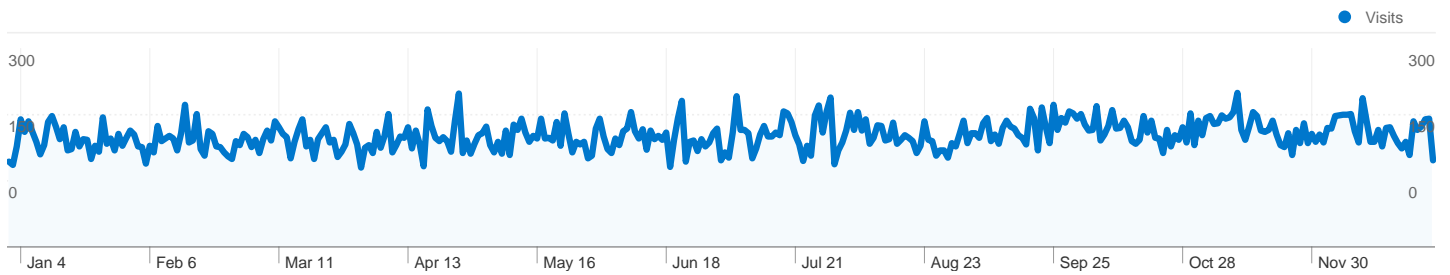

All traffic sources sent 61,687 visits via 333 sources and mediums

Site Usage

Visits	Pages/Visit	Avg. Time on Site	% New Visits	Bounce Rate	
61,687 % of Site Total: 100.00%	7.21 Site Avg: 7.21 (0.00%)	00:05:00 Site Avg: 00:05:00 (0.00%)	55.92% Site Avg: 55.87% (0.10%)	22.03% Site Avg: 22.03% (0.00%)	
Source/Medium	Visits	Pages/Visit	Avg. Time on Site	% New Visits	Bounce Rate
google / organic	34,746	7.02	00:04:52	55.64%	21.88%
(direct) / (none)	9,463	6.15	00:04:32	50.39%	29.60%
aa.org / referral	4,755	9.10	00:06:11	59.14%	13.48%
yahoo / organic	4,252	8.26	00:05:19	58.61%	18.04%
bing / organic	3,400	8.09	00:05:23	60.97%	17.15%
aol / organic	845	8.07	00:06:00	60.83%	20.36%
search / organic	504	9.26	00:06:19	59.72%	20.83%
step12.com / referral	369	7.95	00:06:50	63.96%	15.72%
gayalcoholics.com / referral	316	6.77	00:04:38	67.41%	21.20%
google.com / referral	291	5.75	00:05:20	61.51%	31.96%
nevadaarea42.org / referral	259	6.97	00:04:49	59.07%	13.51%
ask / organic	206	8.12	00:05:44	68.45%	14.56%
ww2.cox.com / referral	201	9.29	00:05:01	30.35%	10.95%
alcoholism.about.com / referral	169	7.56	00:05:23	73.37%	19.53%
theagapecenter.com / referral	113	9.21	00:06:22	70.80%	14.16%
search.mywebsearch.com / referral	91	8.68	00:07:25	62.64%	14.29%
centurylink.net / referral	88	8.45	00:09:15	55.68%	7.95%
greenvallyclub.org / referral	86	5.88	00:03:40	39.53%	19.77%
facebook.com / referral	84	3.62	00:02:01	59.52%	47.62%
finder.cox.net / referral	62	5.69	00:04:51	32.26%	27.42%
midtowngroup.org / referral	60	6.28	00:02:11	10.00%	18.33%
lvcentraloffice.org / referral	54	5.70	00:08:10	0.00%	24.07%