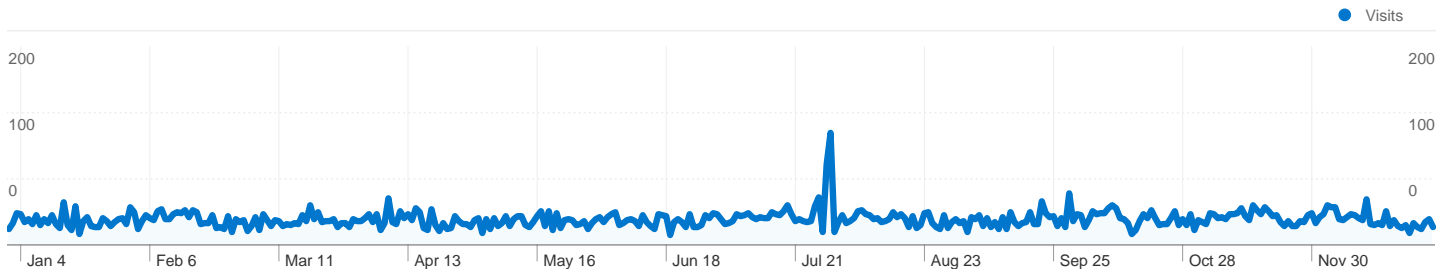

aa las vegas nv	190	8.44	00:06:00	58.42%	10.53%
aa meetings in las vegas nevada	189	9.52	00:06:44	67.20%	9.52%
las vegas aa central office	174	6.59	00:03:43	50.57%	21.84%
					1 - 25 of 6,591

9,463 visits came directly to this site

Site Usage

9,463 Visits

% of Site Total: 15.34%

6.15 Pages/Visit

Site Avg: 7.21 (-14.73%)

00:04:32 Avg. Time on Site

Site Avg: 00:05:00 (-9.41%)

50.39% % New Visits

Site Avg: 55.87% (-9.81%)

29.60% Bounce Rate

Site Avg: 22.03% (34.34%)