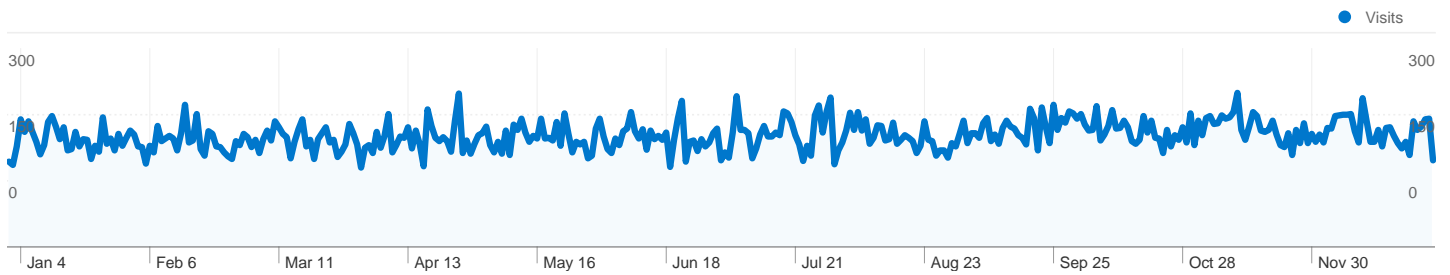

61,687 visits used 7 connection speeds

Site Usage

Visits 61,687 % of Site Total: 100.00%	Pages/Visit 7.21 Site Avg: 7.21 (0.00%)	Avg. Time on Site 00:05:00 Site Avg: 00:05:00 (0.00%)	% New Visits 55.92% Site Avg: 55.87% (0.10%)	Bounce Rate 22.03% Site Avg: 22.03% (0.00%)	
Connection Speed	Visits	Pages/Visit	Avg. Time on Site	% New Visits	Bounce Rate
Cable	32,813	7.67	00:05:10	52.28%	19.46%
Unknown	16,146	6.12	00:04:36	54.91%	26.30%
DSL	8,116	7.45	00:05:14	65.29%	22.72%
T1	3,528	7.22	00:04:38	70.61%	24.69%
OC3	658	8.09	00:06:03	60.79%	21.73%
Dialup	418	6.75	00:04:52	66.75%	24.40%
ISDN	8	8.62	00:04:21	75.00%	0.00%