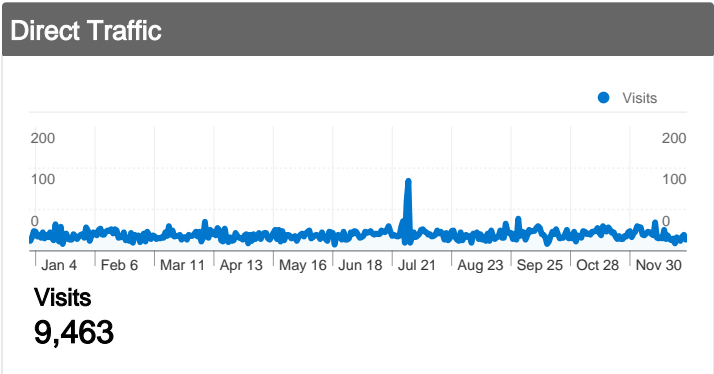

All Traffic Sources		
Source/Medium	Visits	% visits
google / organic	34,746	56.33%
(direct) / (none)	9,463	15.34%
aa.org / referral	4,755	7.71%
yahoo / organic	4,252	6.89%
bing / organic	3,400	5.51%